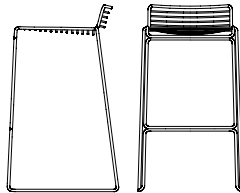

> HEE COLLECTION <

By Hee Welling

Like a line drawing, it wraps metre after metre of metal wire into neat, straight lines to create a simple chair in three versions: bar stool, lounge chair and dining chair.

**Dimensions**

*W47.5 X D50 X H79 cm*

*Seat height 47 cm*

**Material**

*Steel*

BAR STOOL H65

**Dimensions**

*Low W43 X D45 X H76 cm*

*Seat height 65 cm*

**Material**

*Steel*

BAR STOOL H75

**Dimensions**

*High W44 X D47 X H86 cm*

*Seat height 75 cm*

**Material**

*Steel*

LOUNGE

**Dimensions**

*W72 X H67 X D67 cm*

*Seat height 37 cm*

**Material**

*Steel*

> HEE COLLECTION COLOUR <