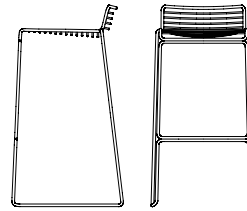

> HEE COLLECTION <

By Hee Welling

Like a line drawing, it wraps metre after metre of metal wire into neat, straight lines to create a simple chair in three versions: bar stool, lounge chair and dining chair.

**Dimensions**

*W47.5 X D50 X H79 cm*

*Seat height 47 cm*

**Material**

*Steel*

BAR STOOL H65

**Dimensions**

*Low W43 X D45 X H76 cm*

*Seat height 65 cm*

**Material**

*Steel*

BAR STOOL H75

**Dimensions**

*High W44 X D47 X H86 cm*

*Seat height 75 cm*

**Material**

*Steel*

LOUNGE

**Dimensions**

*W72 X H67 X D67 cm*

*Seat height 37 cm*

**Material**

*Steel*

> HEE COLLECTION COLOUR <